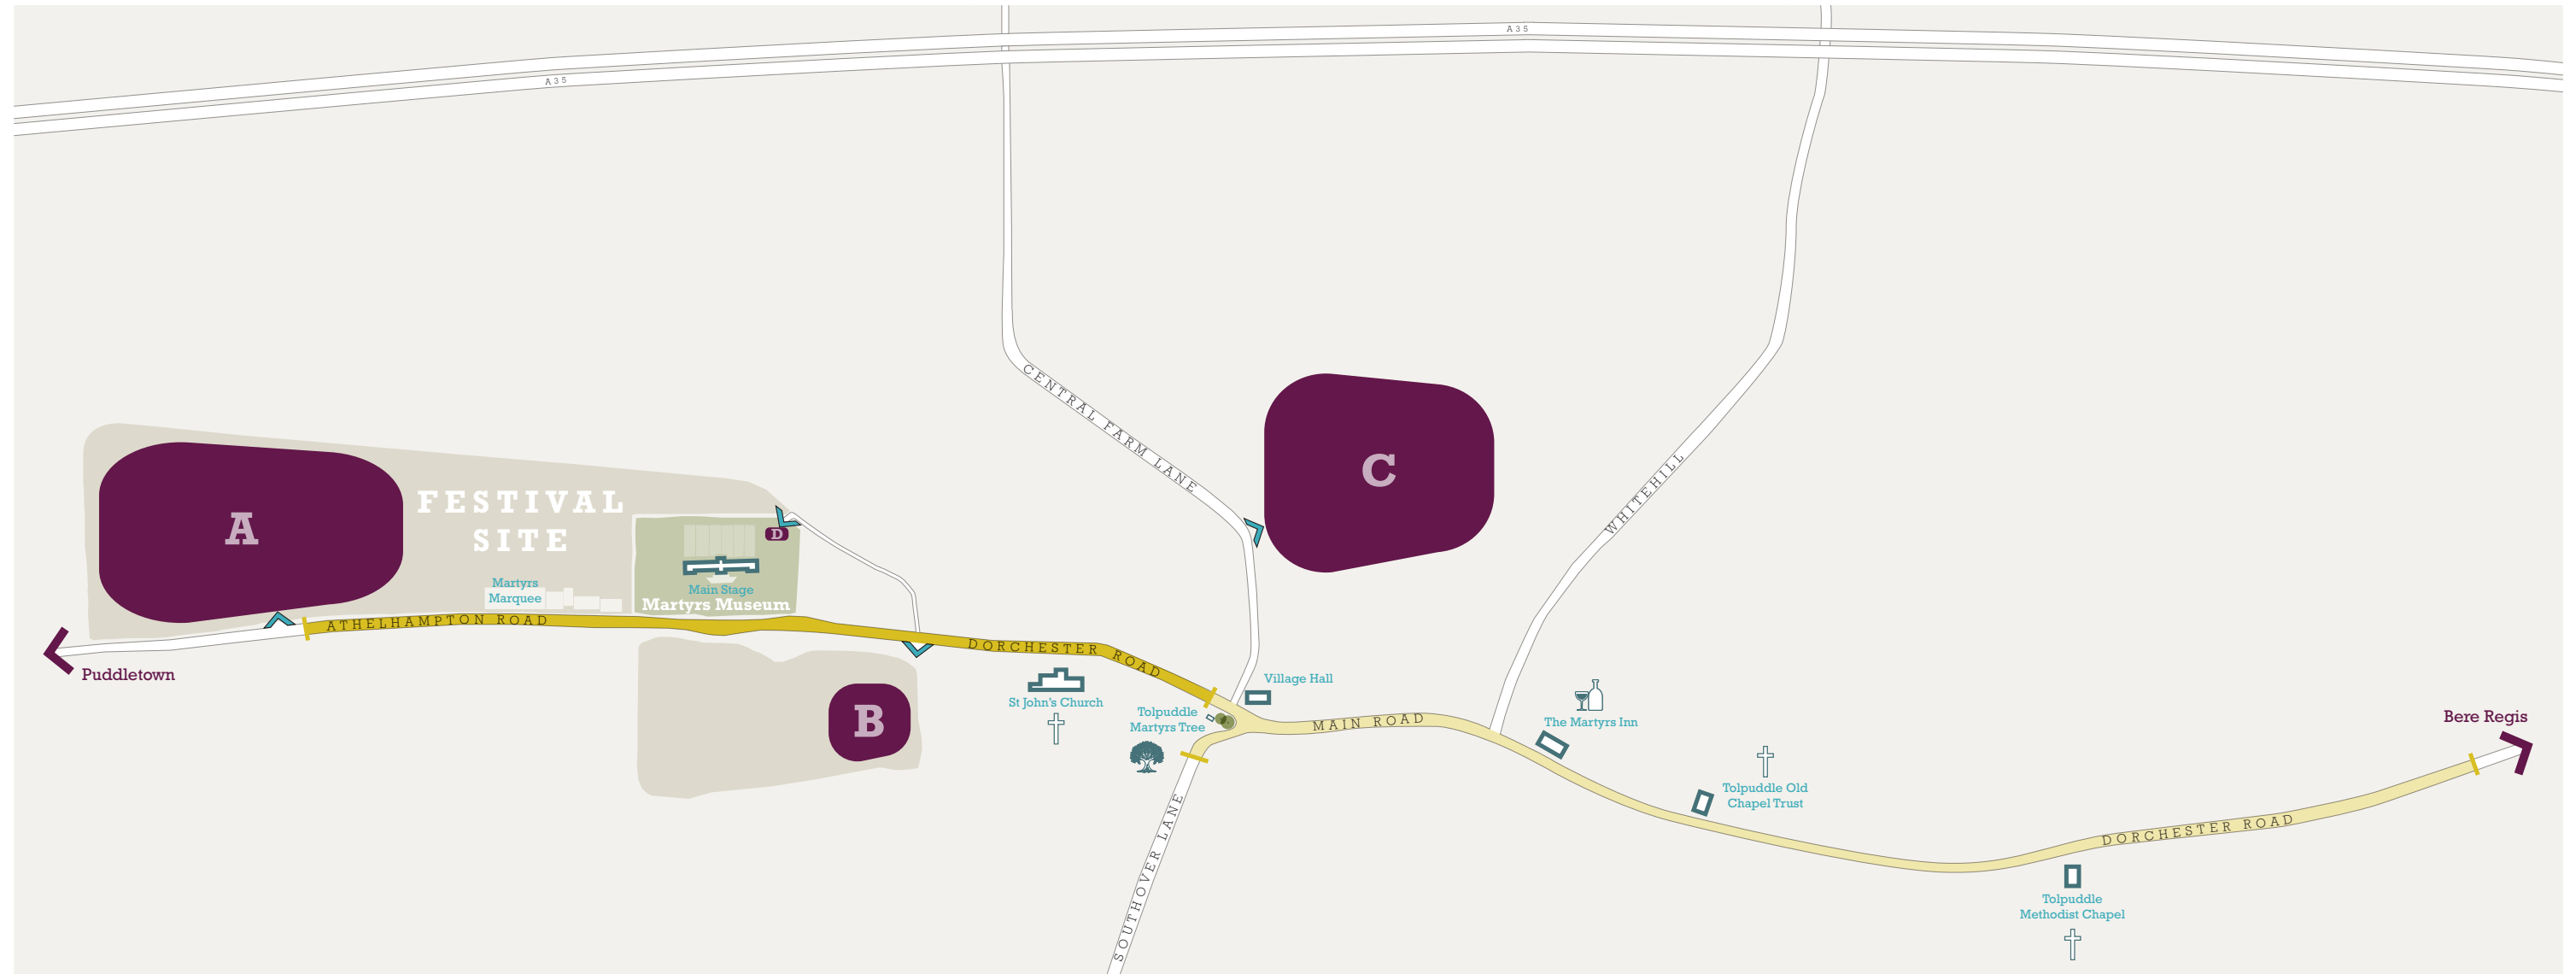

# PARKING LOCATIONS & SUNDAY ROAD CLOSURES

## TOLPUDDLE MARTYRS MUSEUM & COTTAGES

Dorchester Road, Tolpuddle, Dorchester, DT2 7EH

### Parking Locations

Parking per vehicle: £15

Pre-book online [www.tolpuddlemartyrs.org.uk/festival](http://www.tolpuddlemartyrs.org.uk/festival)

### SUNDAY ROAD CLOSURES ONLY

 Road Closed 1:00 - 6pm  
*Car Parks B & D will remain closed until 6pm*

 Road Closed 1:45 - 6pm  
*Where it is safe to do so, we may open Southover Lane and Dorchester Road at approx 4pm*